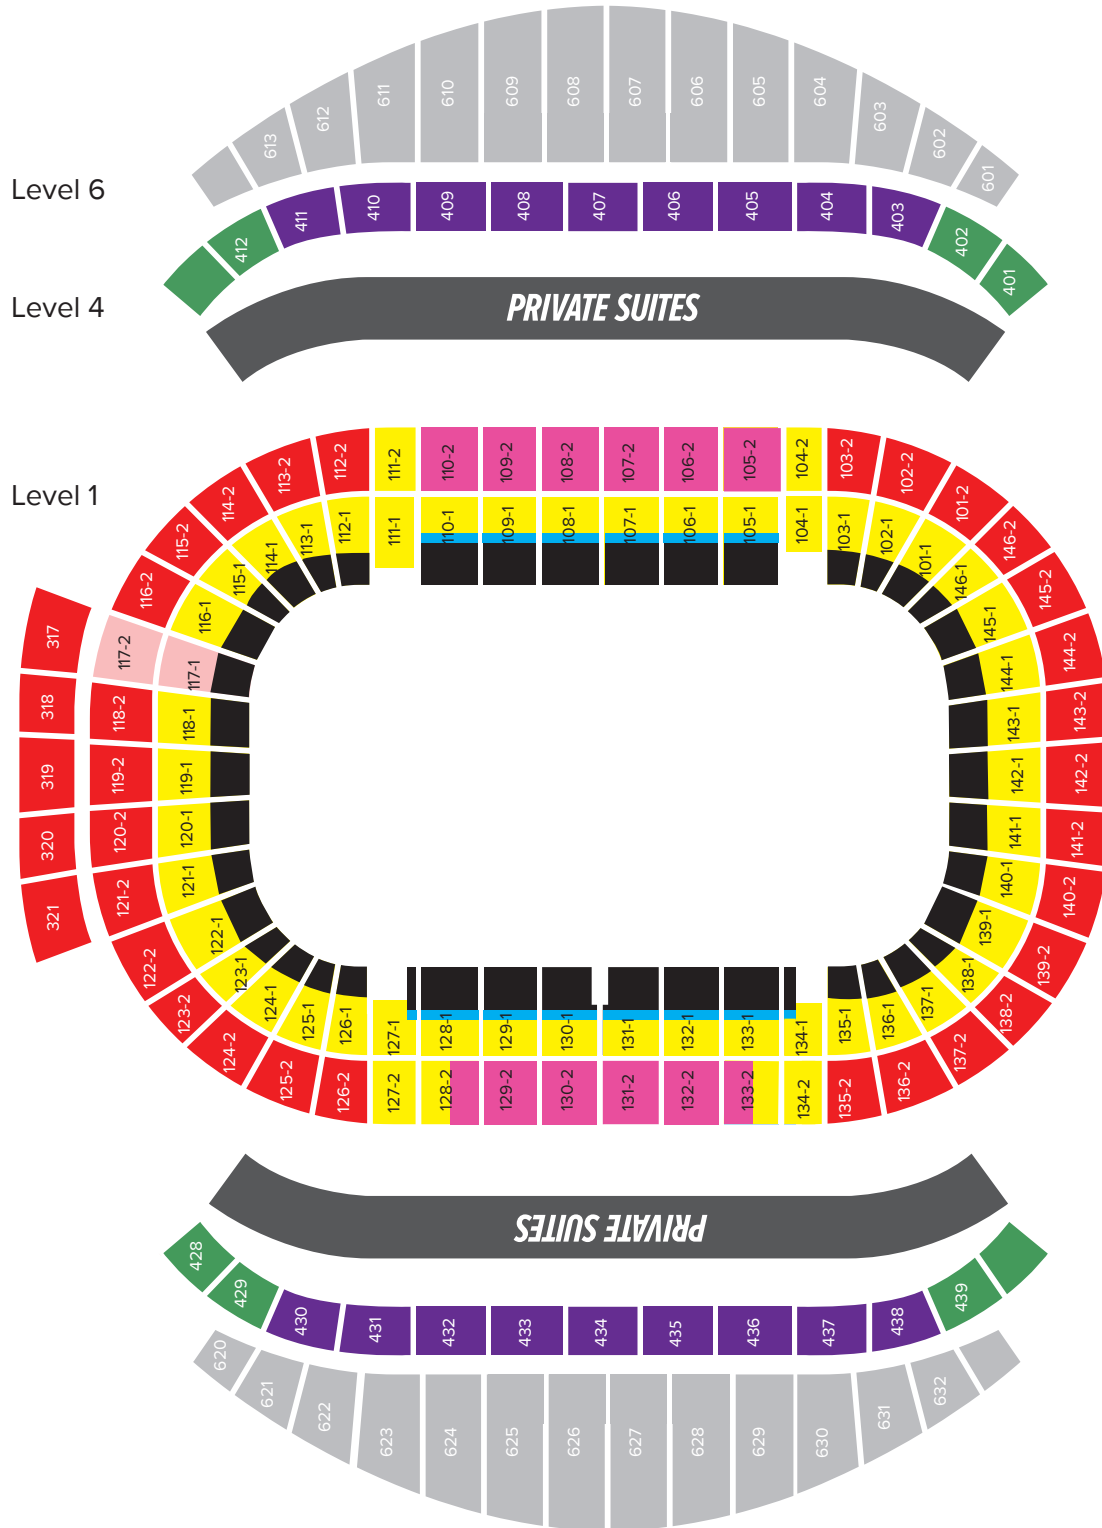

2018 MONSTER JAM

ANZ STADIUM

- | | |
|---|---|
| ■ TOTAL ACCESS PASS | ■ B RESERVE |
| ■ PREMIUM LOUNGE | ■ ALCOHOL FREE |
| ■ VIP | ■ SAFETY SEATS |
| ■ A RESERVE | |
| ■ A RESERVE UPPER | |