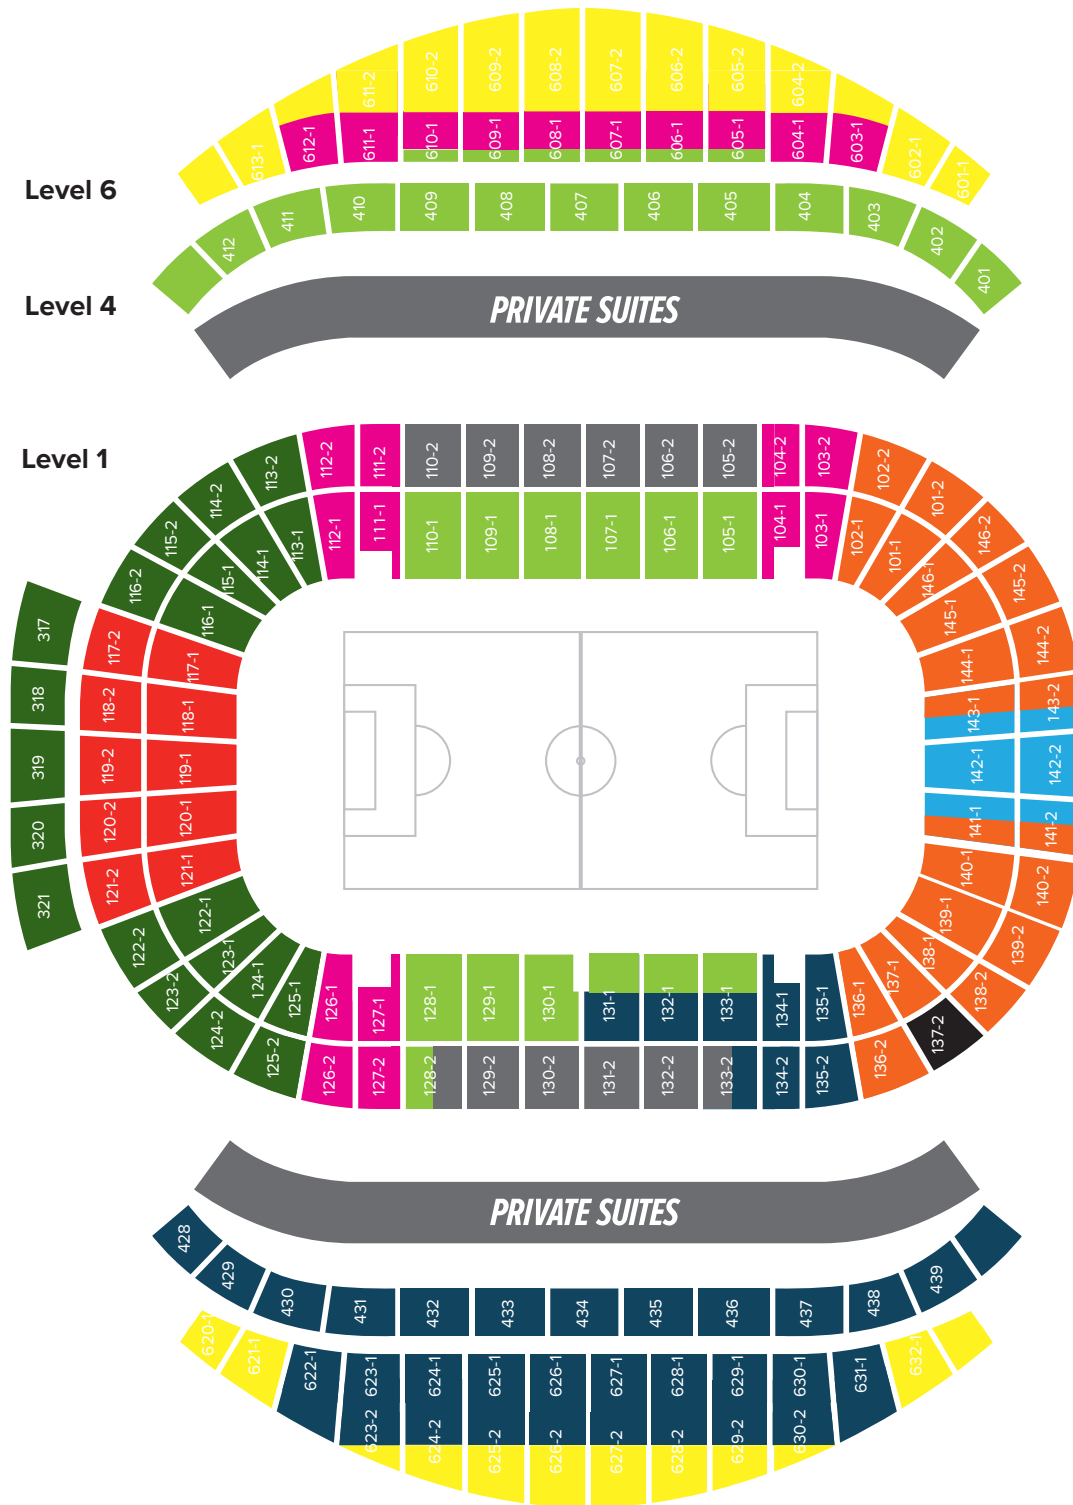

2018/2019 WANDERERS V SYDNEY FC

ANZ STADIUM

- ANZ STADIUM MEMBERS
- CATEGORY A
- CATEGORY B
- CATEGORY C - RBB
- CATEGORY C - THE COVE
- CATEGORY D - WSW GENERAL ADMISSION
- CATEGORY D - SFC RESERVED
- CATEGORY E
- ALCOHOL FREE