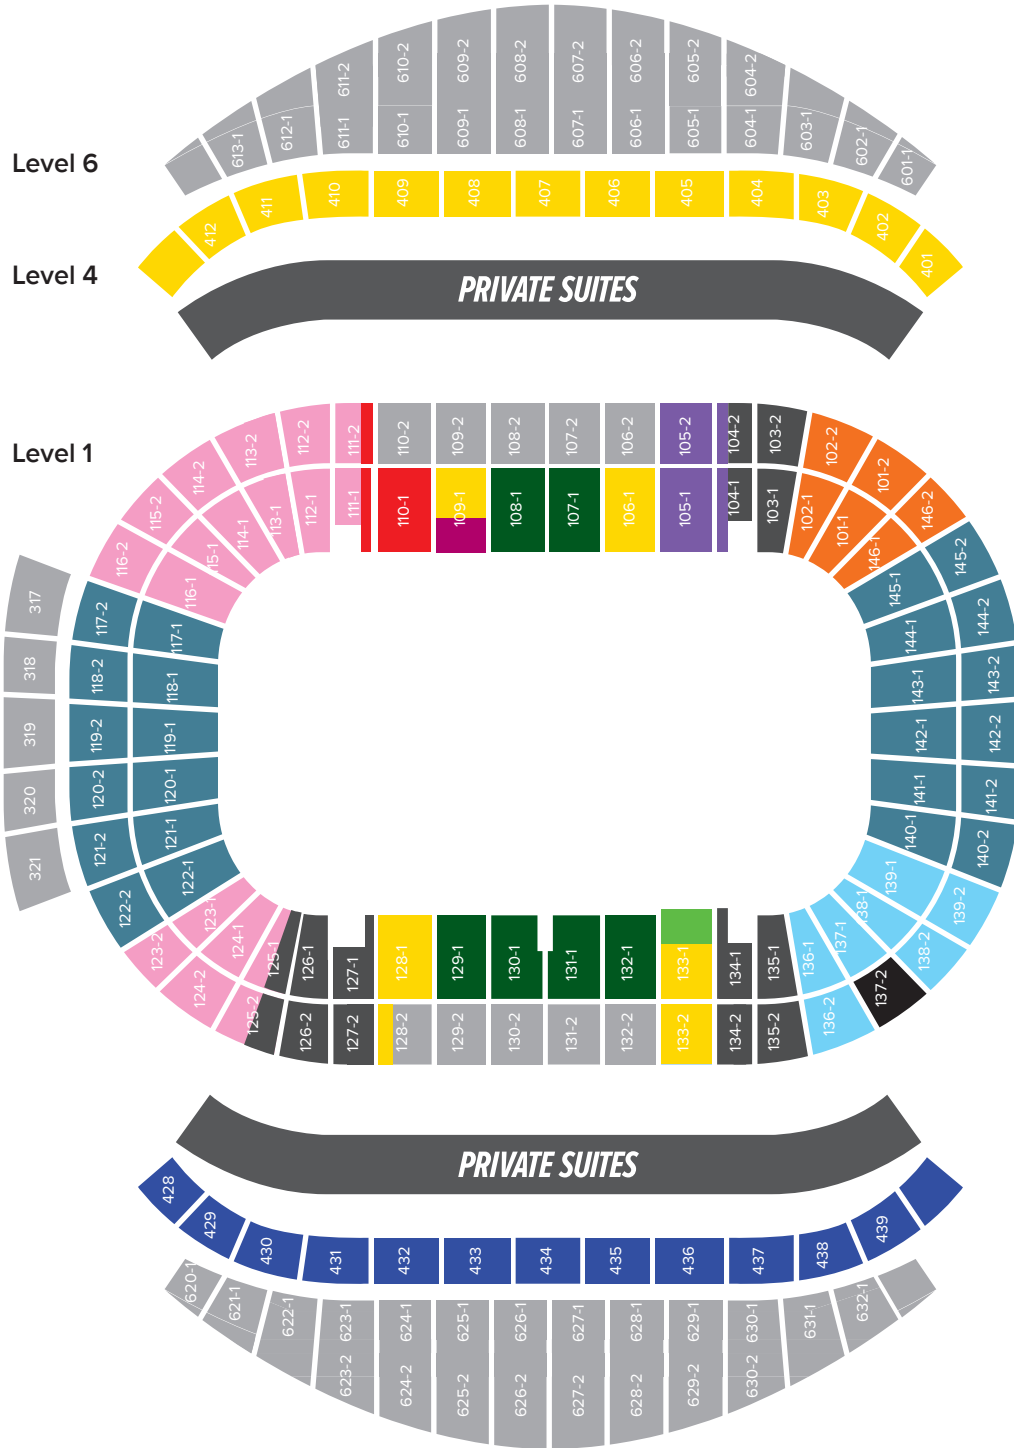

2019 SOUTH SYDNEY RABBITOHS SEATING MAP

ANZ STADIUM

- | | |
|---|---|
| ■ ANZ STADIUM MEMBERS | ■ THREE GAME MEMBERS (GA) |
| ■ DIAMOND RESERVED | ■ RABBITOHS FANS (GA) |
| ■ GOLD RESERVED | ■ OPPOSITION FANS RESERVED |
| ■ SILVER RESERVED | ■ OPPOSITION FANS (GA) |
| ■ GENERAL ADMISSION | ■ THE BURROW |
| ■ FIVE GAME MEMBERS (GA) | ■ ALCOHOL FREE/FAMILY ZONE(GA) |
| | ■ CLOSED |