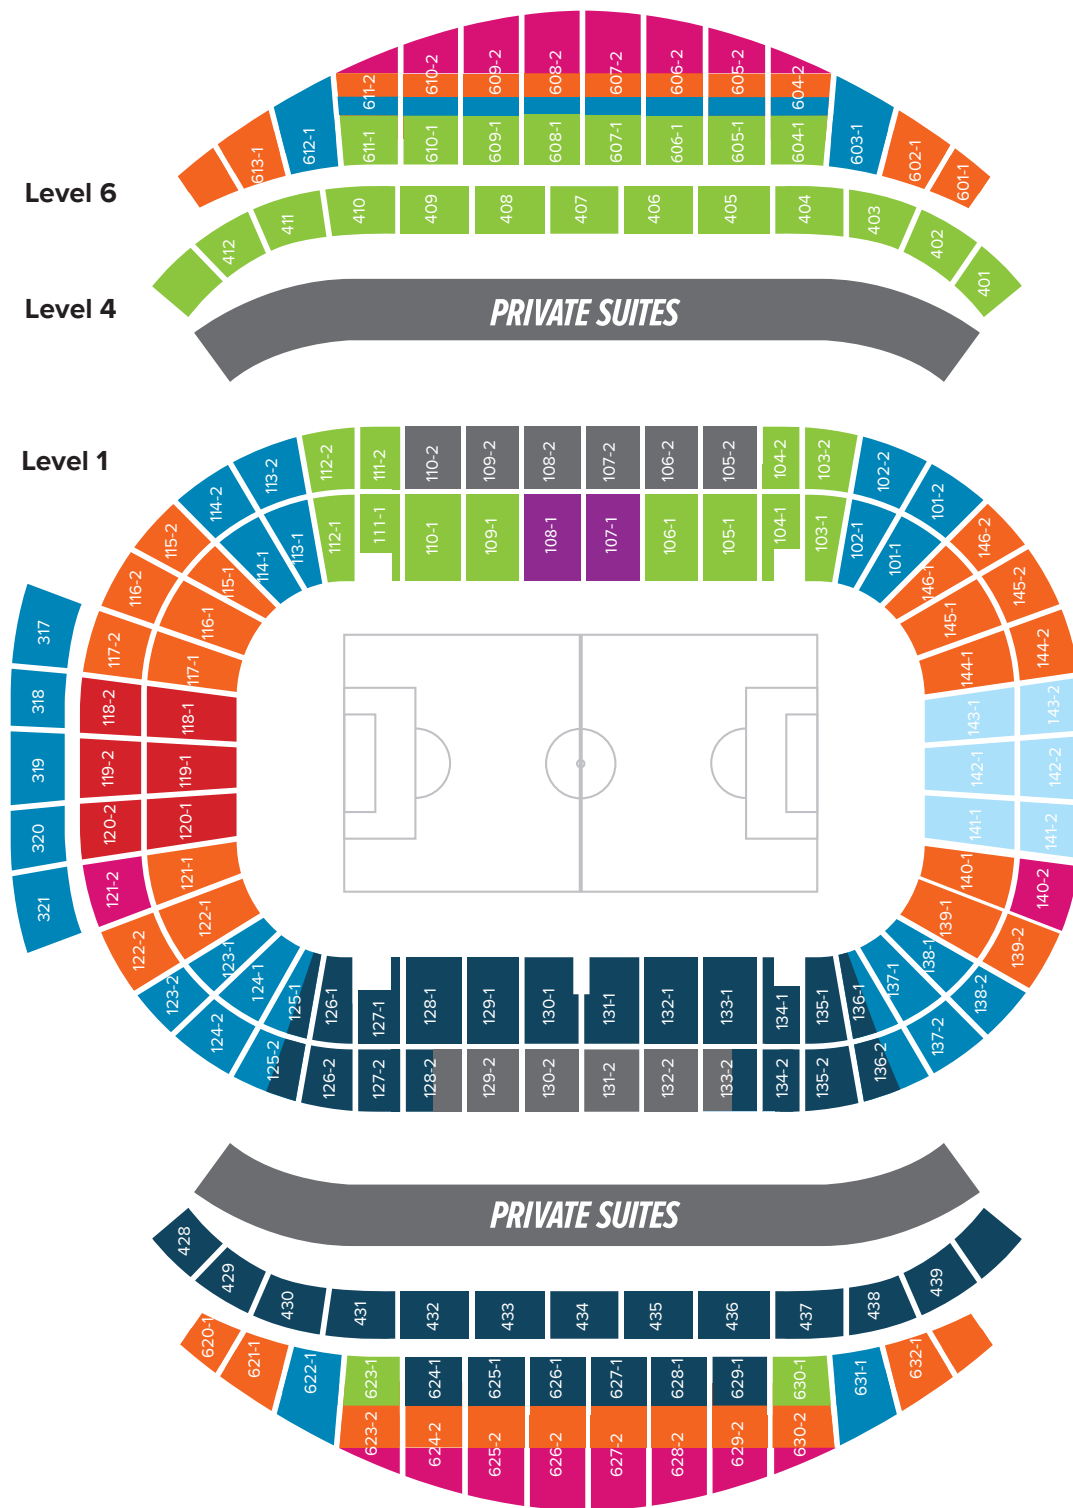

LIVERPOOL FC V SYDNEY FC

ANZ STADIUM

- | | |
|---|---|
| ■ ANZ STADIUM MEMBERS | ■ CATEGORY D - THE KOP - LFC ACTIVE FANS |
| ■ REDS PREMIUM PACKAGE | ■ CATEGORY D - SYDNEY FC ACTIVE FANS |
| ■ CATEGORY A | ■ CATEGORY E |
| ■ CATEGORY B | ■ ALCOHOL FREE |
| ■ CATEGORY C | |