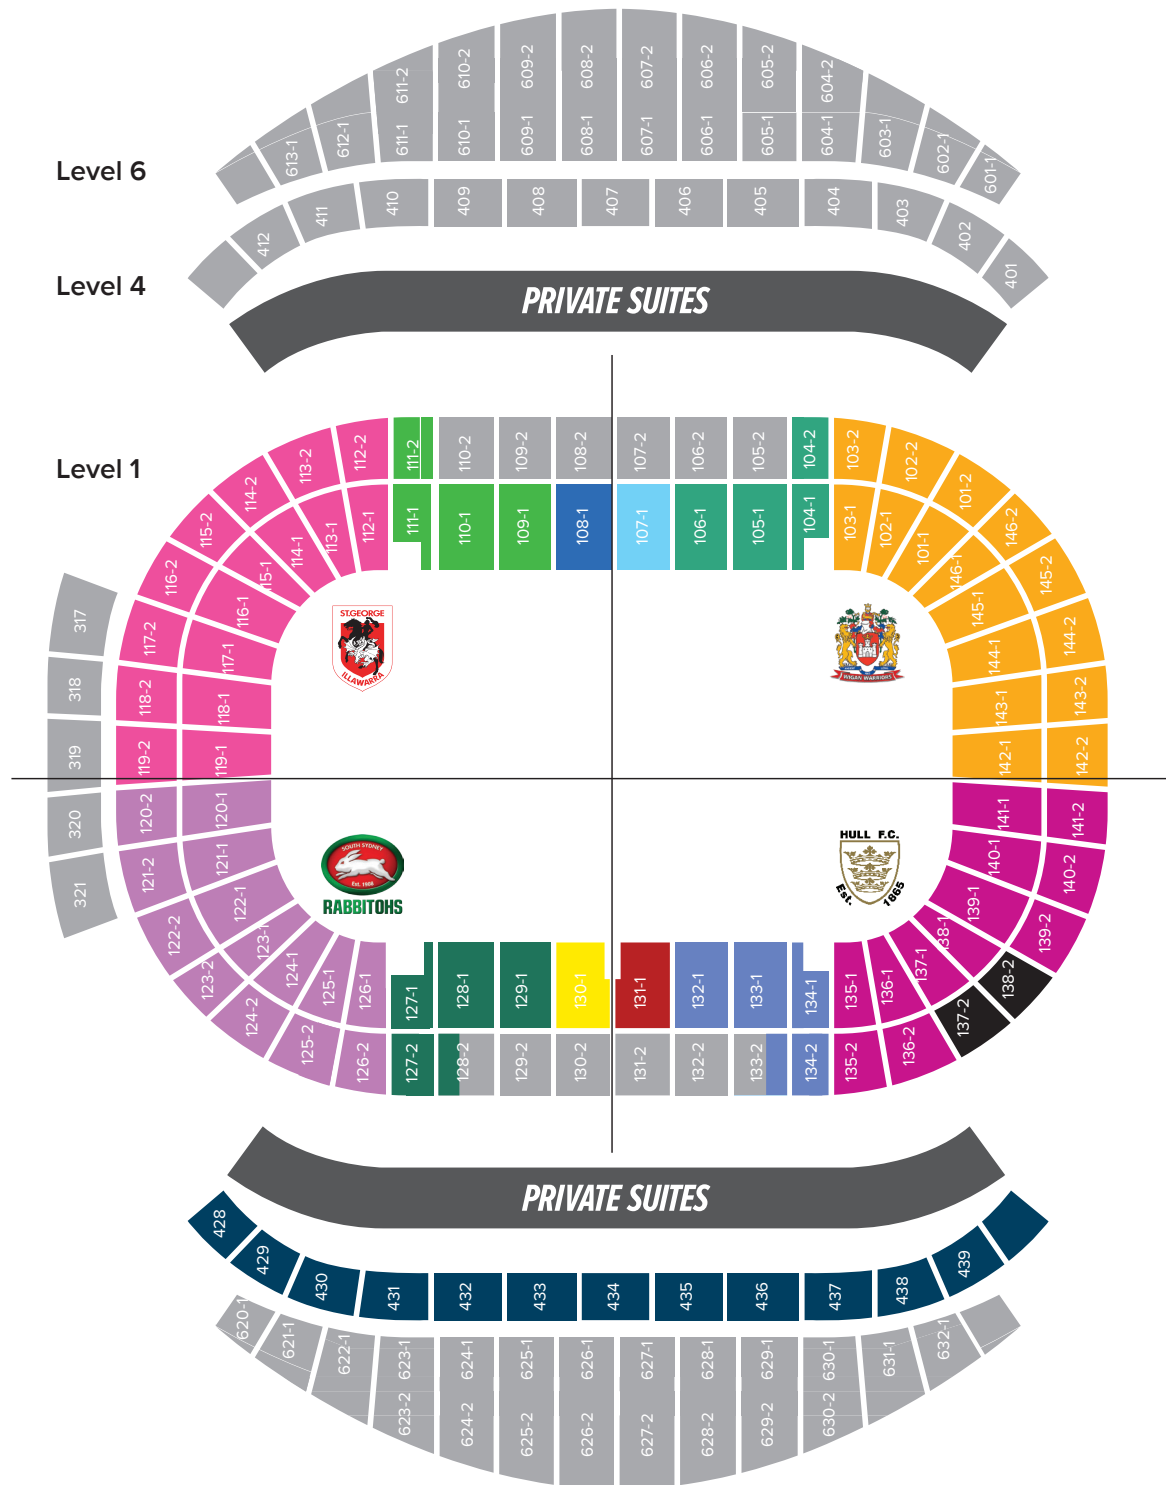

2018 DOUBLE HEADER

ANZ STADIUM

- ANZ STADIUM MEMBERS
- DRAGONS CATEGORY 1
- DRAGONS CATEGORY 2
- DRAGONS GA
- WIGAN CATEGORY 1
- WIGAN CATEGORY 2
- WIGAN GA

- RABBITOHS CATEGORY 1
- RABBITOHS CATEGORY 2
- RABBITOHS GA
- HULL CATEGORY 1
- HULL CATEGORY 2
- HULL GA
- ALCOHOL FREE